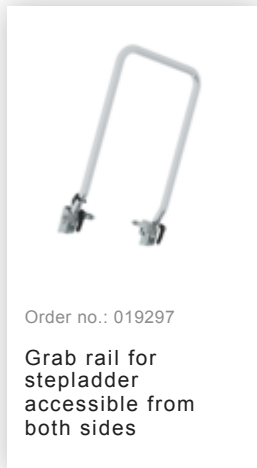

Order no.: 042206

Double-sided stepladder  
with clip-step relax 2x3  
steps

### Accessories for this product

---

### Accessories for the product family

---

Order no.: 019325

Accessory package  
"Secure footing  
outdoors"

Order no.: 019841

XL wall-mounted  
ladder holder

Order no.: 019219

nivello® foot plate,  
electrically  
conductive for  
depth of side-rail  
58 / 73 mm

Order no.: 019213

nivello® foot plate  
for gratings 126 x  
89 mm  
126 x 89 mm

Order no.: 019211

nivello® foot plate  
for smooth surfaces  
for depth of side-  
rail 58 / 73 mm

Order no.: 019224

nivello® foot plate,  
claw