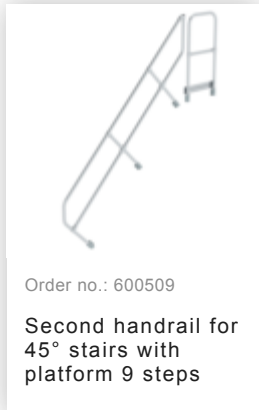

Order no.: 600429

Stairs with 45° platform
step width 600 mm 9
steps Grooved aluminium

Accessories for this product

Accessories for the product family

Order no.: 600100
Triangular console
Step width 600mm

Order no.: 650103
Railing front side
Platform width/step width 600 mm

Order no.: 690925
Foot bracket for floor-mounted installation 1 pcs.

Order no.: 019176
Inventory sticker

Order no.: 019175
Inspection sticker
40 x 40 mm